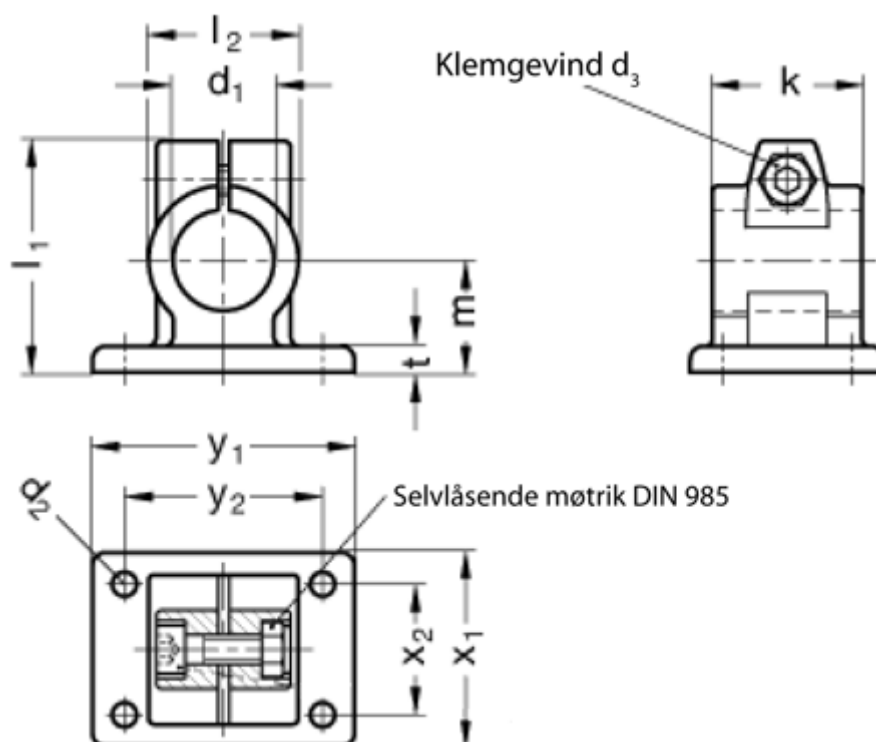

Article number: 20146B48652BL

Description: E+G
Flanged Connector GN 146-B48-65-2-BL

Measures

Adjustable clamp lever = GN 911-M10-55 have to be ordred separately

d_1 = B48
 d_2 = 11.0
 d_3 = M10
 k = 65
 l_1 = 95
 l_2 = 65
 m = 50

t = 14
 x_1 = 92
 x_2 = 62
 y_1 = 128
 y_2 = 98